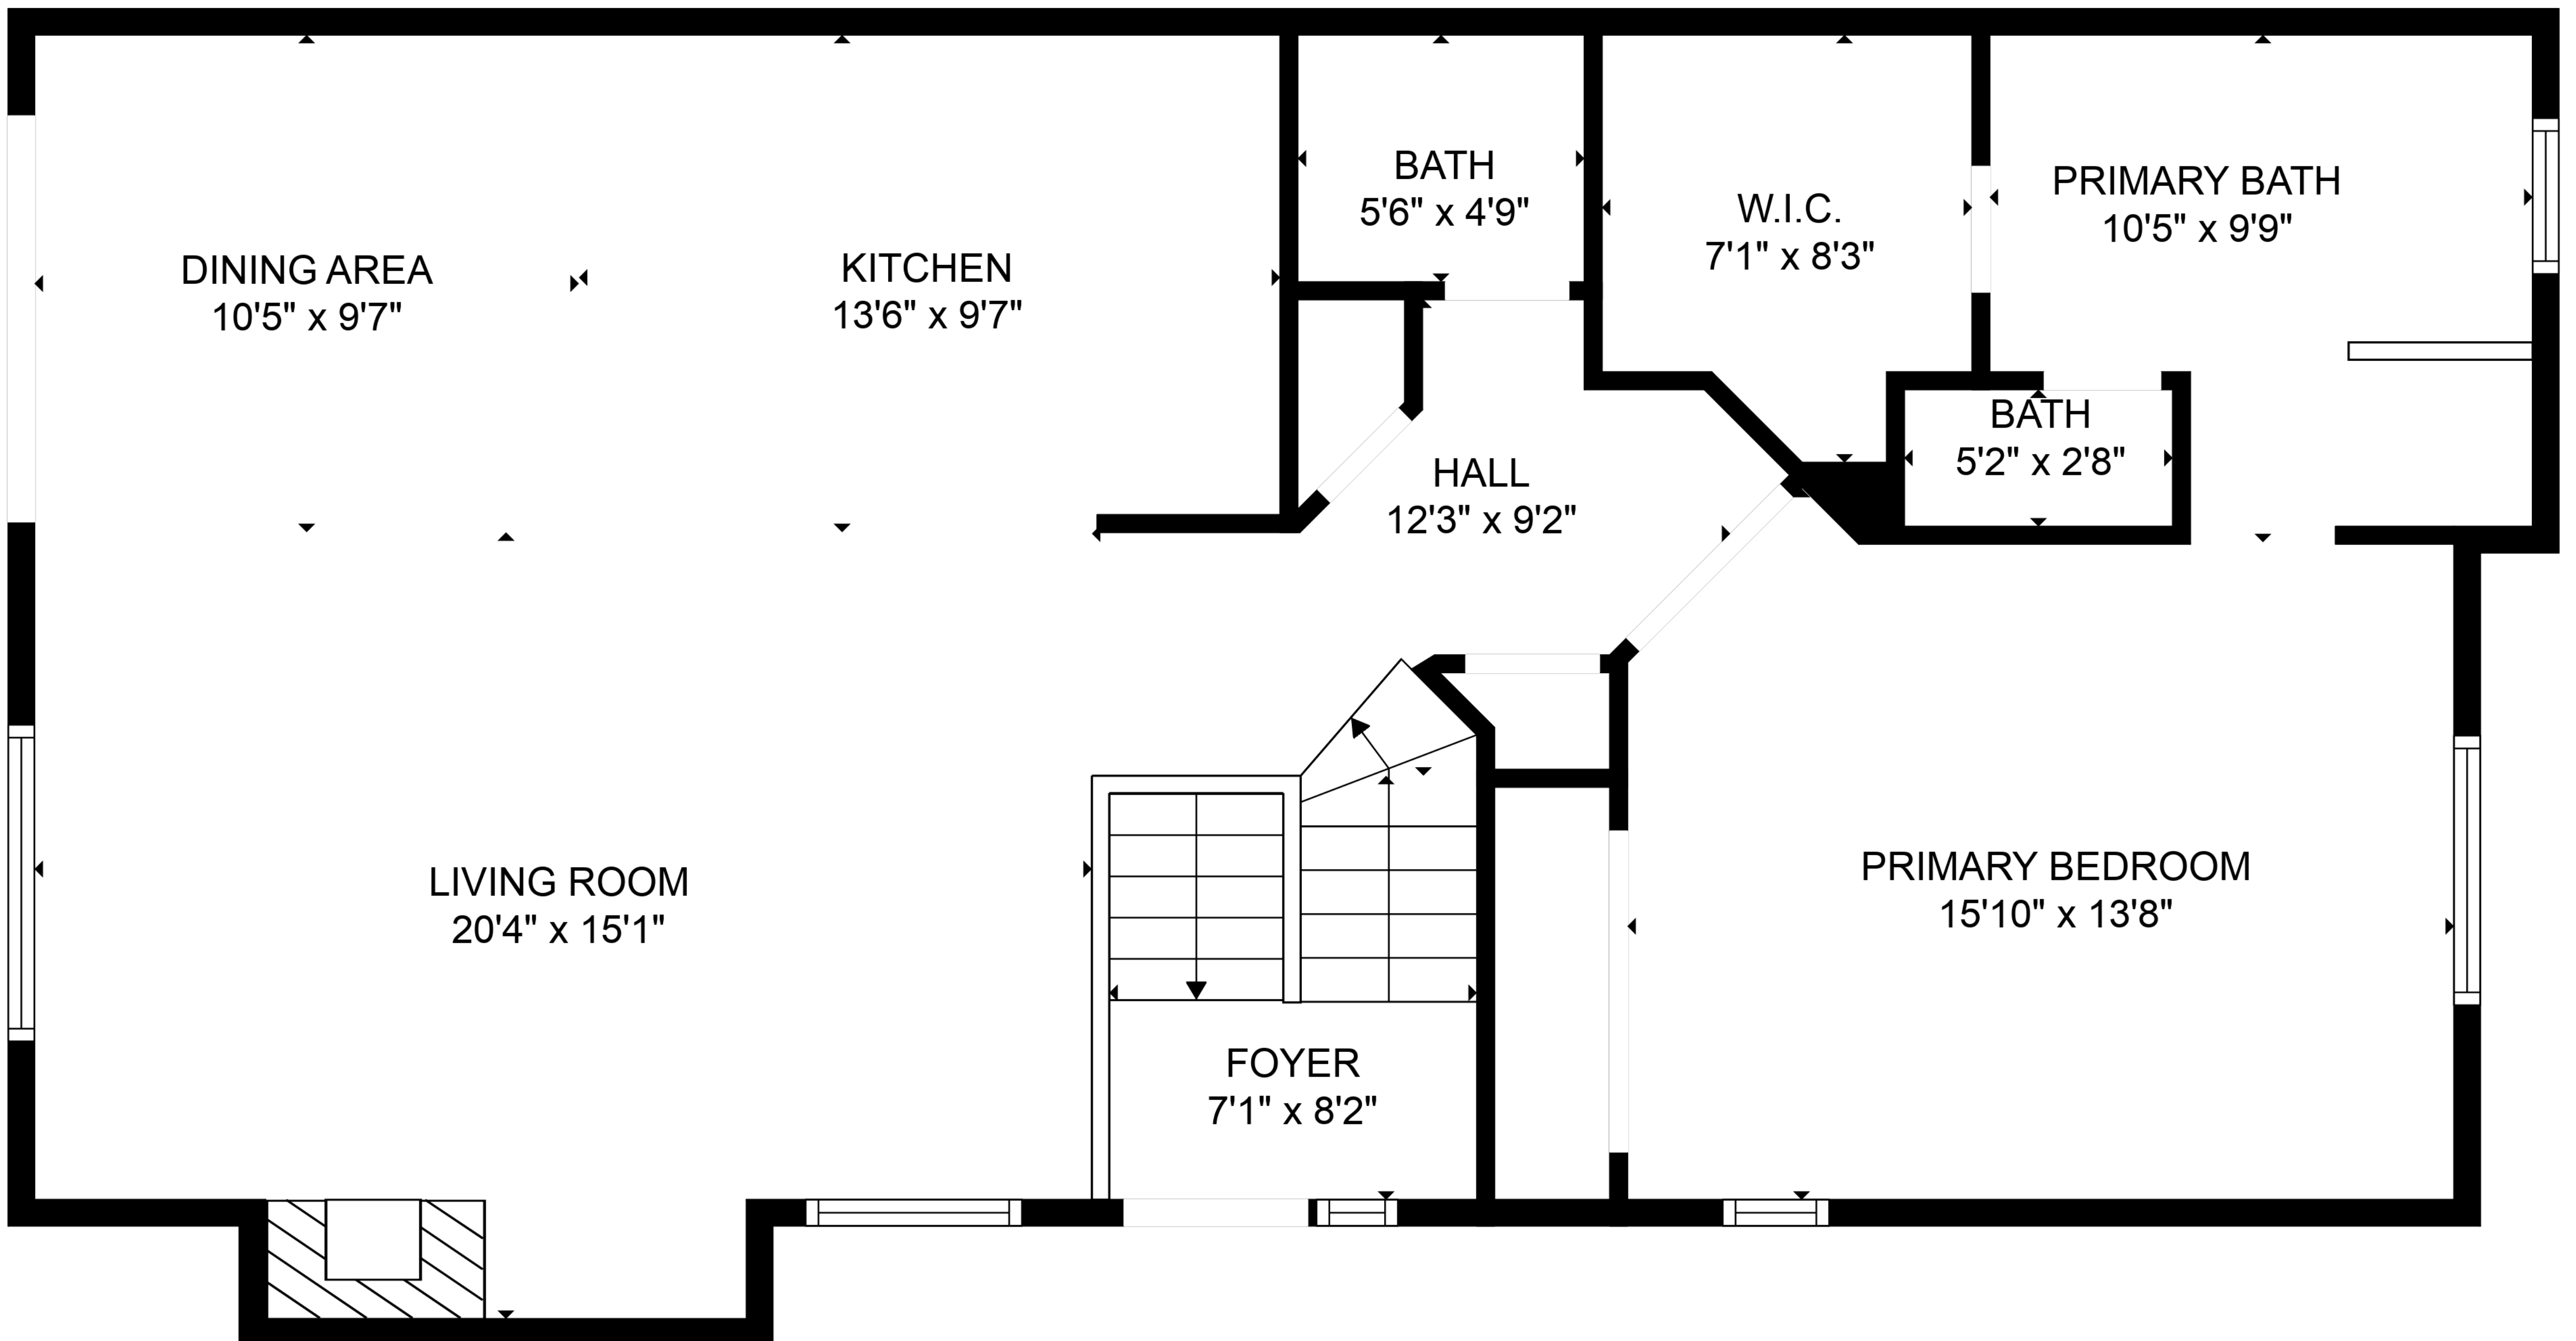

1063 Station Loop Rd
Park City, UT 84098

UPPER MAIN LEVEL

LOWER LEVEL